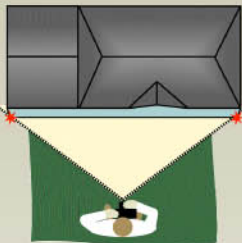

LOOK . . .
It's your
home!

Turn your Home or Business into a Special Treasured Keepsake!

...with a detailed My World®
replica by The Cat's Meow®

Replicas are
approximately
3 1/2" by 6"
on 3/4" thick wood

- ▶ For a good, straight-on photo, stand directly in front of the building. Snap your picture when only two of the building's corners are visible in your camera frame.

ENSURING COLOR ACCURACY

- ▶ We will do our best to match the colors shown in your photos. For the best color accuracy, avoid taking outdoor photos between 10:00 a.m. and 3:00 p.m.
- ▶ If sending digital photos on a disc, or if the colors in your photos aren't accurate, visit your local paint store to pick up paint chips with colors that match your structure. Include these paint chips with your order.